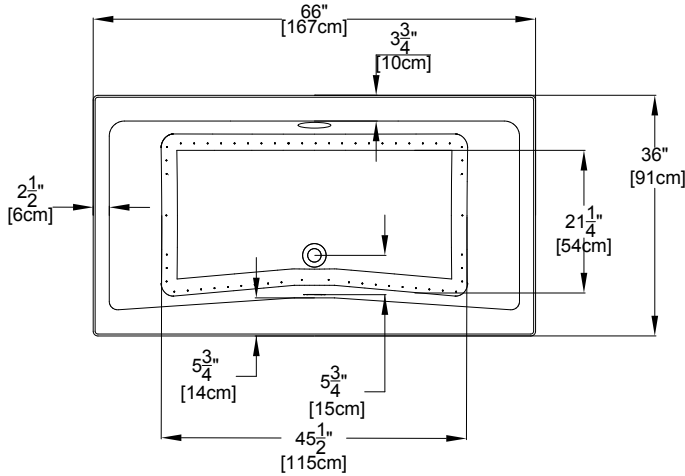

AirMasseur[®] & Soaking

AIRMASSEUR BLOWER
 MUST BE REMOTE
 MOUNTED OR
 INSTALLED IN AN AEC
 EQUIPMENT CABINET.

Patents received or pending.

Includes Linear Overflow Drain Assembly

Note: Dimensional Tolerances: ±1/4"

Drop-in-Hole Size:	N/A
Operating Capacity:	45 Gal.
Overflow Capacity:	88 Gal.
Floor Loading / sq.ft.	
(Air/Soaking):	53.8 / 50.9 lbs.
Carton Wt. (Air/Soaking):	185 / 147 lbs.
Cube:	36.6 ft. ³

AirMasseur[®] Blower must be remote-mounted or installed in an Acrylic Equipment Cabinet.