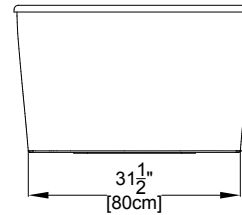

JASON®

HYDROTHERAPY

8328 MacArthur Dr. • North Little Rock, AR 72118
501.771.4477 • Fax: 501.771.2333
Customer Service: 800.255.5766
www.jasoninternational.com

forma® Collection Specifications

RD553PS

AirMasseur® & Soaking

AIRMASSEUR BLOWER
MUST BE REMOTE
MOUNTED OR
INSTALLED IN AN AEC
EQUIPMENT CABINET.

Patents received or pending.

Includes Linear Overflow Drain Assembly

Note: Dimensional Tolerances: ±1/4"

Drop-in-Hole Size:	N/A
Operating Capacity:	45 Gal.
Overflow Capacity:	88 Gal.
Floor Loading / sq.ft.	
(Air/Soaking):	53.8 / 50.9 lbs.
Carton Wt. (Air/Soaking):	185 / 147 lbs.
Cube:	36.6 ft.³

AirMasseur® Blower must be remote-mounted or installed in an Acrylic Equipment Cabinet.

Construction: Fiberglass reinforced acrylic bath with Level Form™ full-support base.

We provide products listed with Intertek ETL SEMKO (Edison Testing Laboratories) U.S. and Canadian and with International Association of Plumbing and Mechanical Officials (IAPMO). Consult factory with your listing requirements.

Standard		A 120V system that includes a 1HP, variable speed air blower with integral air heater; automatic purge cycle; an electronic control that operates blower and blower speed for continuous, pulse or wave massage modes; and a 20-minute timer.
Premier		A 120V system that includes a 1HP, variable speed air blower with integral air heater; (2) Chromatherapy mood lights; Automatic Ozone System; an electronic control that operates blower and blower speed for continuous, pulse or wave massage modes; automatic purge cycle; and a 20-minute timer. The keypad also operates the LED Chromatherapy mood lights.
Signature		A 120V system that includes a 1HP, variable speed air blower with integral air heater; (2) Chromatherapy mood lights; Automatic Ozone System; a digital control with LCD display window; automatic purge cycle; and a 20-minute timer. Control keypad operates the blower and blower speed for continuous, pulse or wave massage modes, LED Chromatherapy mood lights and shows blower speed, water temperature and time remaining. Includes a floating Universal Remote Control that operates all functions of blower and LED Chromatherapy mood lights plus TV, DVD, CD, etc.